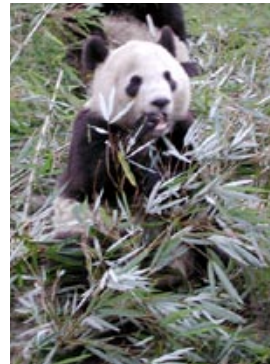

Exhibit

**Giant Panda Exhibit
with Balind Architects
Toronto Zoo, Canada
2004
$ 15 Million**