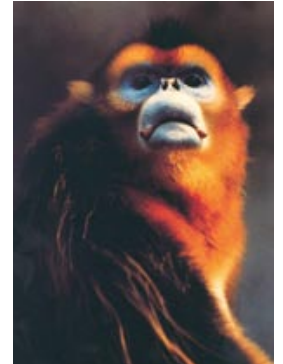

Exhibit

**Giant Panda Exhibit
with Balind Architects
Toronto Zoo, Canada
2004
$ 15 Million**