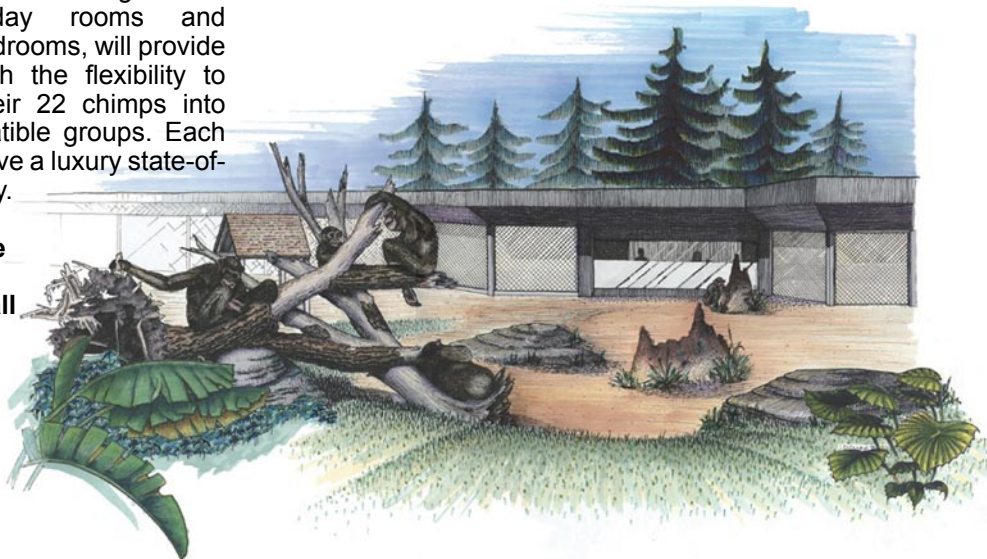

Jane Goodall Institute Taipei, Taiwan